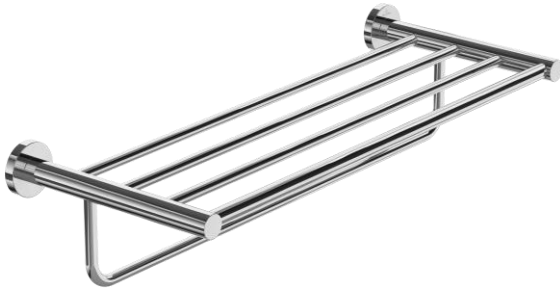

ELEMENTS „TENDER“ DOUBLE BATHTOWEL SHELF 60 CM

PRODUCT INFORMATION

Model	TVA15100600061
Collection	Elements "Tender"
Finish	Chrome
Material	Brass/Zinc

TECHNICAL DRAWINGS