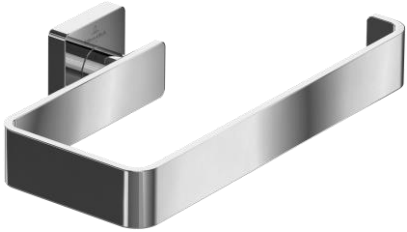

## ELEMENTS „STRIKING“ TOWEL RING

### PRODUCT INFORMATION

<b>Model</b>	<b>TVA15200500061</b>
Collection	Elements "Striking"
Finish	Chrome
Material	Brass
Fixation	Zinc